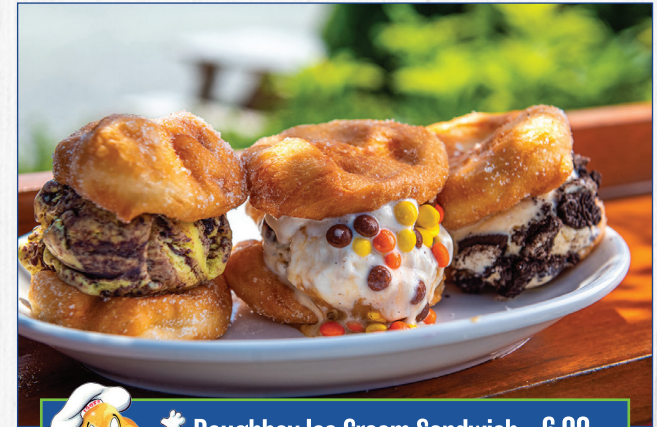

Doughboy Ice Cream Sandwich 6.99
a scoop of ice cream sandwiched between two doughboys rolled in a topping of choice.

Lowfat Frozen Yogurt

- Black Raspberry
- Chocolate Peanut Butter Cup

Sherbet & Sorbet

- Orange Sherbet, Rainbow Sherbet
- Watermelon Sherbet
- Red Raspberry Sorbet
- Strawberry Lemonade Sorbet

Toppings

Hot Fudge 0.95	Reese's Pieces 0.95
Caramel 0.95	Cookie Dough 0.95
Crushed Oreos 0.95	Chocolate Jimmies 0.45
Marshmallow 0.95	Walnuts 0.95
Peanut Butter 0.95	Rainbow Jimmies 0.45
Strawberries 0.95	Crushed Heath Bar 0.95
Pineapples 0.95	Gummy Bears 0.95
M&M's 0.95	Bananas 0.95
Cheesecake Bites 0.95	Doughboy Bites 0.95
Peanut Butter Cups 0.95	

©2020 DISTRIBUTED BY GRANINO ENTERPRISES • IGGYDOUGHBOY@COX.NET • PRICES ARE SUBJECT TO CHANGE WITHOUT NOTICE • ADD RI MEAL TAX TO ALL PRICES

IT'S ALWAYS SUMMER AT IGGY'S